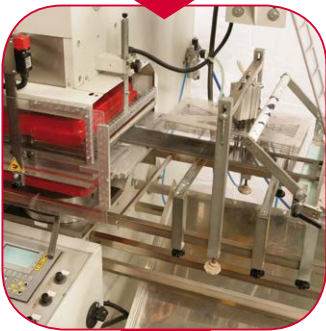

Our experienced staff provide you with detailed advice and draw up individual calculations. Production is performed to order. Thanks to our efficient production plants the delivery times remain short, though.